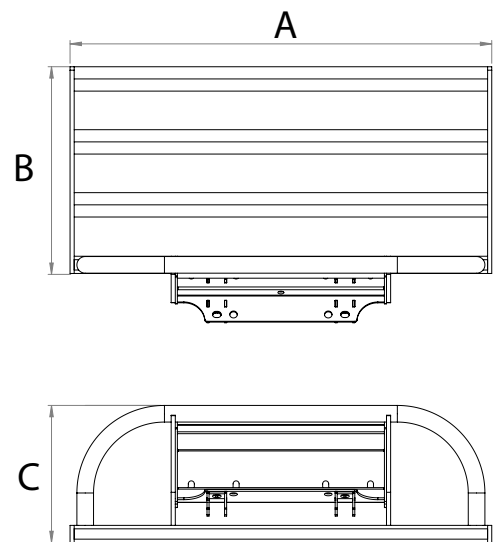

### Features:

- 1225mm wide.
- Easy pickup design.
- Suitable for spreadable/levelling soils.

### Machine Suitability:

Mini Machines, Mini Loaders and small skid steer loaders.

Specifications	
Width (Overall)	1225mm
Length (Overall)	720mm
Height (Overall)	398mm
Weight	46kgs

**Contact your local professional dealer or contact Digga direct**