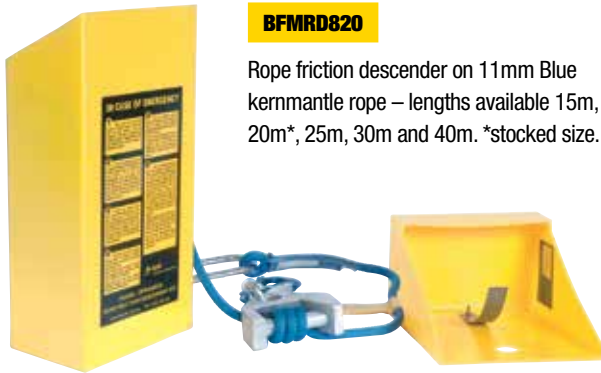

### B-SAFE LIFE SAVER RESCUE KITS

Rescue kits for Elevated Work Platforms, pole top rescue, towers, construction cranes, overhead cranes and forklifts.

**BFMRD820**

Rope friction descender on 11mm Blue kernmantle rope – lengths available 15m, 20m\*, 25m, 30m and 40m. \*stocked size.