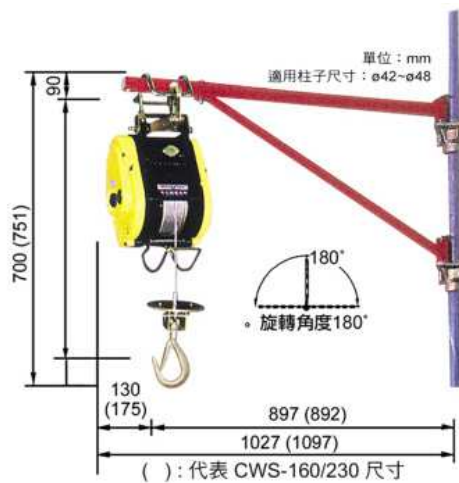

Commodity: Crane

Model: P/N 112503 CRH-0710

Applicable models : CWS-80 / CWS-160 / CWS-230

Feature	Description	Value / Result	Passed
Maximum Capacity	230 kg	230 kg	Yes
Dimensions	As drawing	As drawing	Yes